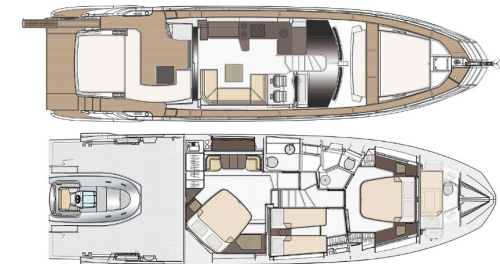

YACHTWERK

YACHTWERK
Exposé

AZIMUT S6

Azimut S6

YACHTWERK

Asking Price: 1,370.000 Euro (VAT not paid + 5 % broker fee)

Highlights

- Hydraulic bathing platform
- 3X VOLVO IPS 700 Joystick Volvo
- 3 cabins with 2 bathrooms
- IPS Joystick in cockpit

Year build	2020
Lenght	18 MT
Beam	4,75 MT
Hours	150 H
Berth	Croatia
Cabins	3 cabins with 2 bathrooms + crew cabin
Entertainment	TV and audio system

Azimut S6

YACHTWERK

Equipment

- Automatic trim Volvo Interceptor System
- IPS joystick in the cockpit
- Air conditioning 72,000 BTU
- 2x stern winches electric
- Fixed fresh water connection at the rear
- Electric searchlight
- Automatic fire extinguishing system
- Prepare watermaker
- Generator Onan 17,5KW
- Miele built-in appliances
- Side port and starboard exits
- Winch system for tender in garage
- Anchor chain counter at the helm
- Covers outside upholstery
- Bus thruster
- Underwater lighting
- Raymarine Platinum Package
- Telescopic gangway
- Dimmable lights saloon and cabin area
- Up & Down system for TV
- Safe in the owner's cabin
- Sun cushions and bow seating area in Batyline
- Co-pilot seat
- Cockpit furniture with sink, BBQ and refrigerator
- Wooden floor in the salon - warm gray
- dishwasher
- LED lights on the rear of the spoiler
- Electrically lowerable table in the salon
- Furniture in owner's cabin sideboard with an armchair
- Carbon table in the cockpit
- Ceramic instead of glass sinks
- Router installed
- SAT TV and antenna
- Safety equipment and miscellaneous
- Sat TV in saloon, owner and VIP cabin
- Shading under hardtop
- Store refrigerator in the cockpit
- Teak on the bathing platform
- Teak on the side decks
- Hard top with glass insert