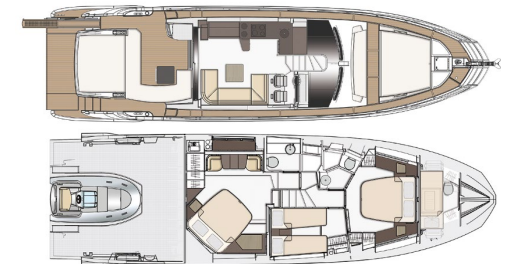

Azimut S6 Sportfly

YACHTWERK

Equipment

- Automatic trim Volvo Interceptor System
- IPS joystick in the cockpit
- Air conditioning 72,000 BTU
- Stern winches electric
- Fixed fresh water connection
- Electric searchlight
- Automatic fire extinguishing system
- Prepare watermaker
- Generator Kohler 18Kw
- Miele built-in appliances
- Side port and starboard exits
- Winch system for tender in garage
- Anchor chain counter at the helm
- Window covers outside
- Washer / dryer combo
- Bimini top on fly
- Bimini top on bow
- Bow thruster
- Underwater lighting
- Raymarine Gold Package
- Telescopic gangway
- Dimmable lights saloon and cabin area
- Up & Down system for TV
- Safe in the owner's cabin
- Sun cushions and bow seating area in Batyline
- Co-pilot seat
- Cockpit furniture with icemaker, BBQ grill, fridge and sink
- Wooden floor in the salon - warm gray
- Dishwasher
- Fridge on fly
- Carbon look table in the cockpit
- Ceramic instead of glass sinks
- Router installed
- SAT TV antenna
- Sat TV in saloon and all cabins
- Camera system with integrated alarm system
- Safety equipment and miscellaneous
- Teak on the bathing platform
- Teak on the fly
- Teak on the side decks
- Hard top with glass insert and sun blinds
- Sternlights led on fly
- Air conditioning in crew cabin

MAIN OFFICE

T & S YACHTHANDELS GmbH
GABRIEL VON SEIDL STR. 60
82031 GRÜNWALD / GERMANY
INFO@YACHT-WERK.DE
WWW.YACHT-WERK.COM
T +49 (0) 89 649 144 38

OFFICE BALTIC SEA GERMANY

MARINA HOHE DÜNE
AM YACHTHAFEN 1
18119 ROSTOCK-WARNEMÜNDE / GERMANY
INFO@YACHT-WERK.DE
WWW.YACHT-WERK.COM
T +49 151 1682 6345

OFFICE & MARINA CROATIA

IN D-MARIN MANDALINA MARINA
22000 ŠIBENIK / CROATIA
INFO@YACHT-WERK.DE
WWW.YACHT-WERK.COM
T +385 98 6082 94