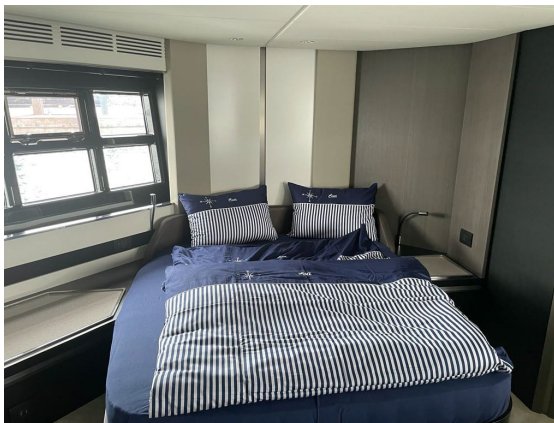

Azimut S6 Sportfly

YACHTWERK